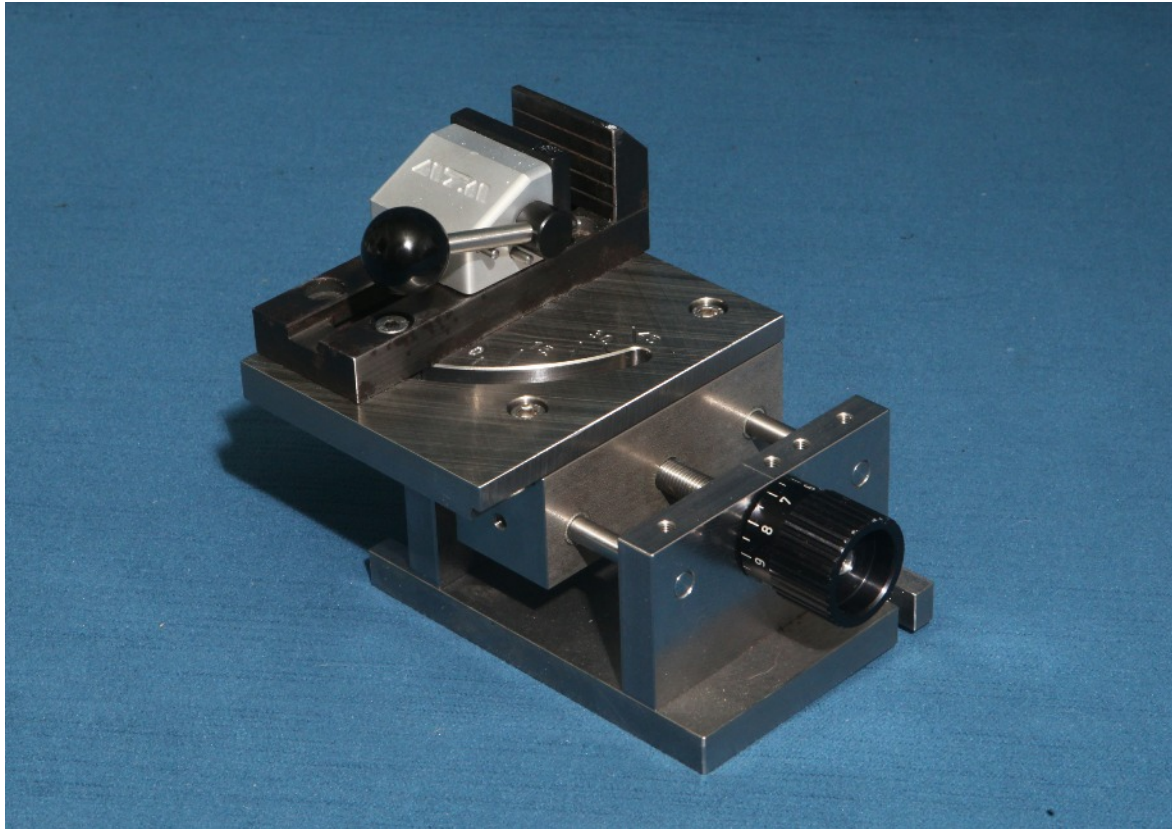

## Original Brillant 220 Vice 50 Conversion option

Upgrade option to allow the  
Fast Lock Vice 50 to be used  
on the early Brillant 220 models.

ATZ2270009 Adapter Plate

ATZ2270000 Fast Lock Vice 50 RH

MetPrep Technical Bulletin 0017 - 2016. For further information please contact [sales@metprep.co.uk](mailto:sales@metprep.co.uk)