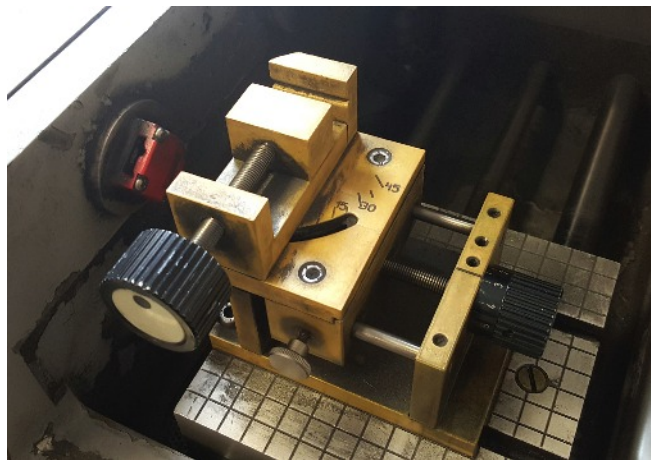

## Original Brillant 220 Vice 50 Conversion option

Upgrade option to allow the  
Fast Lock Vice 50 to be used  
on the early Brillant 220 models.

ATZ2270009 Adapter Plate

ATZ2270000 Fast Lock Vice 50 RH

MetPrep Technical Bulletin 0017 - 2016. For further information please contact [sales@metprep.co.uk](mailto:sales@metprep.co.uk)