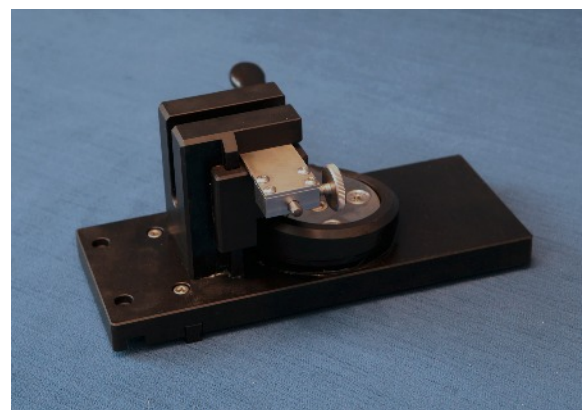

Vertical Clamp for holding delicate thin specimens in Brillant cutters

Z2236009 Vertical Clamp Single - Complete with Easy Clamp Base - M Brillant 220 - 230 - 250

Z2236019 Vertical Clamp Single - Complete with Easy Clamp Base - L Brillant 255 - 265 - 270

Open - Bottom jaw lowered

Closed - Bottom jaw raised

MetPrep Technical Bulletin 0014 - 2015. For further information please contact sales@metprep.co.uk

MetPrep Ltd - Curriers Close, Charter Avenue, Coventry, CV4 8AW - 02476 421222