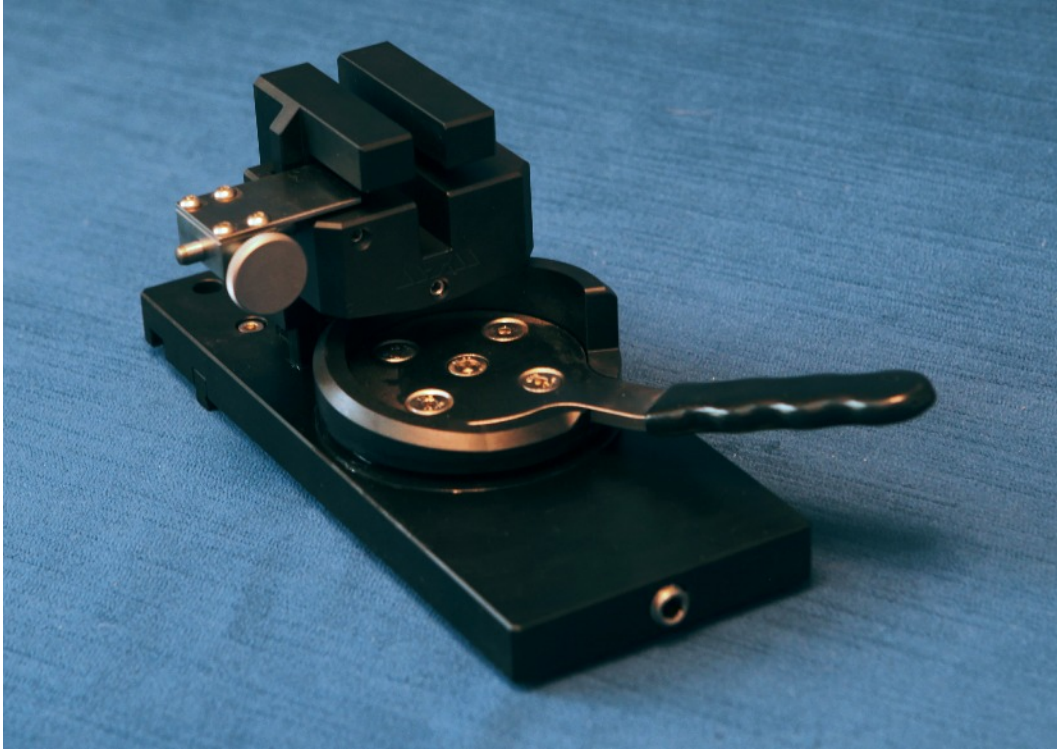

Vertical Clamp for holding delicate thin specimens in Brillant cutters

Z2236009 Vertical Clamp Single - Complete with Easy Clamp Base - M Brillant 220 - 230 - 250

Z2236019 Vertical Clamp Single - Complete with Easy Clamp Base - L Brillant 255 - 265 - 270

Open - Bottom jaw lowered

Closed - Bottom jaw raised

MetPrep Technical Bulletin 0014 - 2015. For further information please contact sales@metprep.co.uk

MetPrep Ltd - Curriers Close, Charter Avenue, Coventry, CV4 8AW - 02476 421222