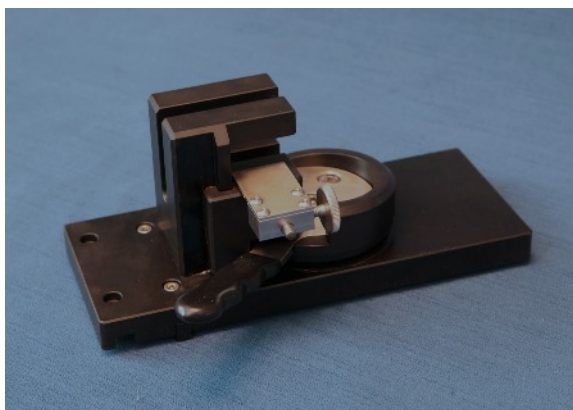

Vertical Clamp for holding delicate thin specimens in Brillant cutters

Z2236009 Vertical Clamp Single - Complete with Easy Clamp Base - M Brillant 220 - 230 - 250

Z2236019 Vertical Clamp Single - Complete with Easy Clamp Base - L Brillant 255 - 265 - 270

Open - Bottom jaw lowered

Closed - Bottom jaw raised

MetPrep Technical Bulletin 0014 - 2015. For further information please contact sales@metprep.co.uk

MetPrep Ltd - Curriers Close, Charter Avenue, Coventry, CV4 8AW - 02476 421222