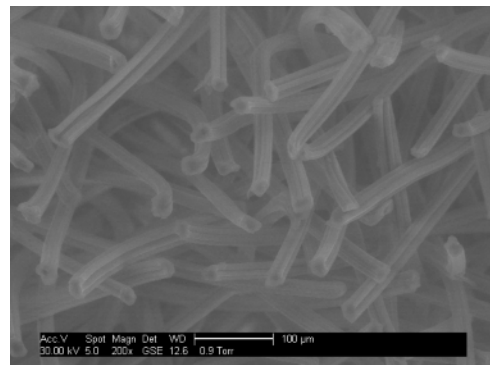

## MetPrep Final Polishing Cloths - Alphacloth

Alphacloth is a synthetic medium napped final polishing cloth with the fibres are bonded to a woven cotton backing. For use with all final polishing abrasives including diamond, alumina or silica abrasives usually in the 1 micron or below size range.

PSA	200 mm	16 20 94	250 mm	16 25 94	300 mm	16 30 94
Magnetic	200 mm	17 20 94	250 mm	17 25 94	300 mm	17 30 94

MetPrep Technical Bulletin 0029 - 2015. For further information please contact [sales@metprep.co.uk](mailto:sales@metprep.co.uk)